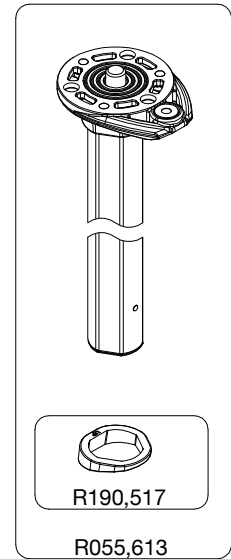

Manfrotto
PROFESSIONAL CAMERA SUPPORTS

ART. 055CXPRO4

For serial number
from A1351035

R055M,601

R055,628

R055M,602

R190,518

R190,506

R055M,623

R055,604

R055,624

R055,617

R190,427

R190,517

R055,613

R458,39

R055,619

R190,619

TO BE MOUNTED
ON TUBES
(1 LEG)

R055,634

R536,07

R190,706

R190,523

R440,05