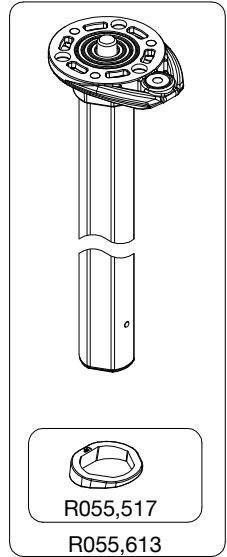

Manfrotto
PROFESSIONAL CAMERA SUPPORTS

ART. 055CXPRO3

For serial number
from A1351025

R055M,601

R055,628

R055M,602

R190,518

R190,506

R055M,623

R055,604

R055,517

R055,613

R055,624

R055,614

R190,427

R458,39

R190,619

TO BE MOUNTED
ON TUBES
(1 LEG)

R055,634

R536,07

R440,05

TO BE MOUNTED
ON CLAMPING-COLLARS
(1LEG)

R055,615

R055,616